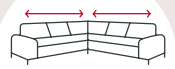

Sofa corner up to 400cm per side

SOFA CORNER