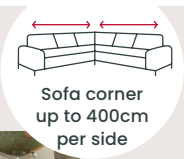

SOFA CORNER