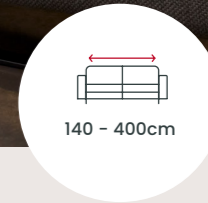

rom 1961

TRULY INDIVIDUAL
SOFA COMFORT

With the unique rom1961 concept for custom-made sofas, you can customize every detail of your new upholstered furniture according to your personal preferences. Precise customization in 10 cm increments creates a bespoke sofa that fits perfectly with you and your home.

SOFA CORNER

SOFA

ARMCHAIR