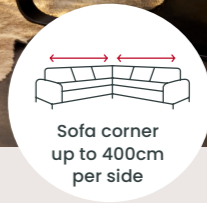

rom 1961

TRULY INDIVIDUAL
SOFA COMFORT

With the unique rom1961 concept for custom-made sofas, you can customize every detail of your new upholstered furniture according to your personal preferences. Precise customization in 10 cm increments creates a bespoke sofa that fits perfectly with you and your home.

SOFA CORNER

SOFA

ARMCHAIR