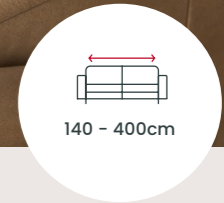

SOFA CORNER

SOFA

ARMCHAIR