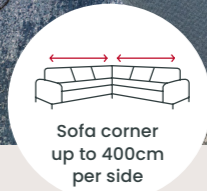

SOFA CORNER

SOFA

ARMCHAIR