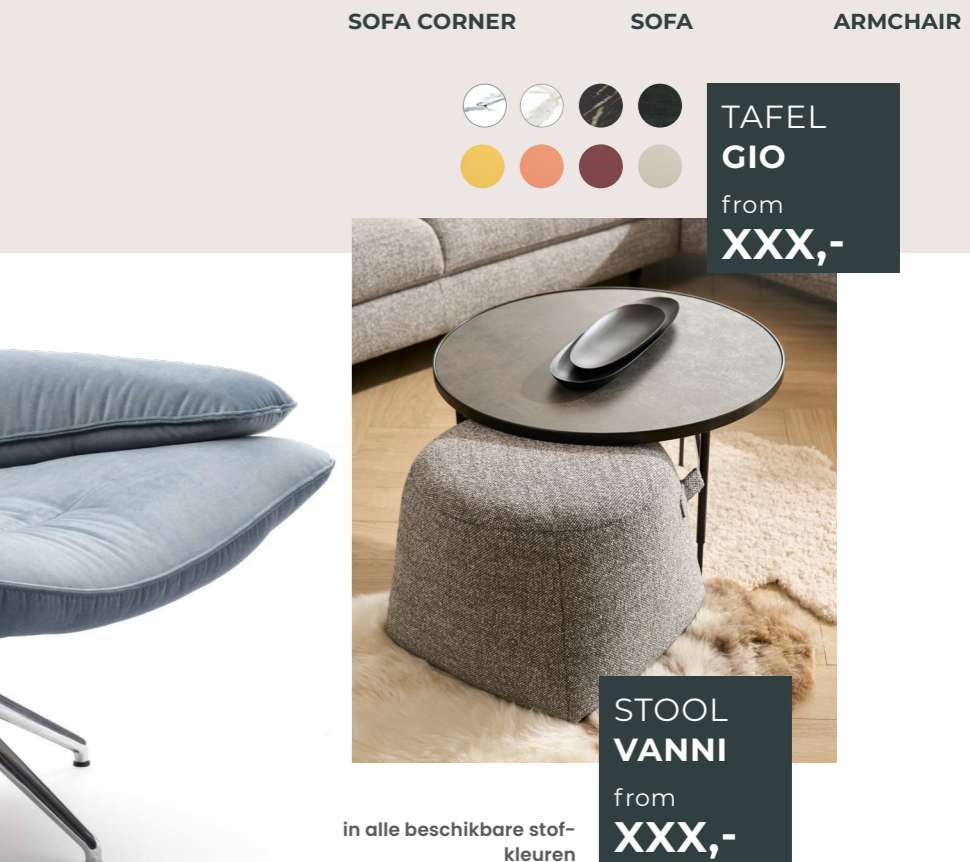

SOFA CORNER

SOFA

ARMCHAIR

TAFEL GIO
from
XXX,-

STOOL VANNI
from
XXX,-

in alle beschikbare stofkleuren

SOFA TAMOUR
from
X.XXX,-

ARMCHAIR QUEEN
from
XXX,-

ARMCHAIR:
YOGA Queen with armrests, fabric NEVIO Mirage (class 4), swivelling metal foot Mirage. Dimensions in cm: W:107, D:85, H:83.

COMFORT HIGHLIGHTS

HEADREST

Adjustable headrest - manual or electric

RECLINER FUNCTION

simply put your feet up

SEAT EXTENSION

Adjust the seat depth electrically