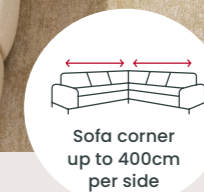

TRULY INDIVIDUAL
SOFA COMFORT

STOOL
VANNI
from
XXX,-

Available in all
fabric colours

COSMO 270HH350 2Mc, spacious sofa corner with removable back cushions and large corner element (Megacorner) and a manually adjustable headrest, fabric AMIRI Offwhite (cl. 7), foot Angora, seat comfort Dynaspring. Dimensions in cm: W: 290x350, D:99, H (without headrest): S82/M84/L86
ACCESSORIES: table GIO T70 and Gio T40, colour Angora, footstool VANNI fabric VIVA Offwhite