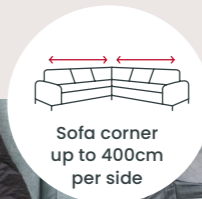

TRULY INDIVIDUAL SOFA COMFORT

With the unique rom1961 concept for custom-made sofas, you can customize every detail of your new upholstered furniture according to your personal preferences. Precise customization in 10 cm increments creates a bespoke sofa that fits perfectly with you and your home.

INNOVATIVE TECHNOLOGY

It doesn't matter what position you're in: your comfort is key. Customize each seat to your liking with our comfort features and create your very own personalized sofa. Our wide range of innovative features ensures cozy comfort in every situation.