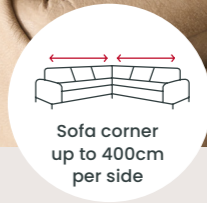

SOFA CORNER

SOFA

ARMCHAIR