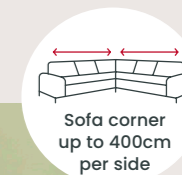

SOFA CORNER