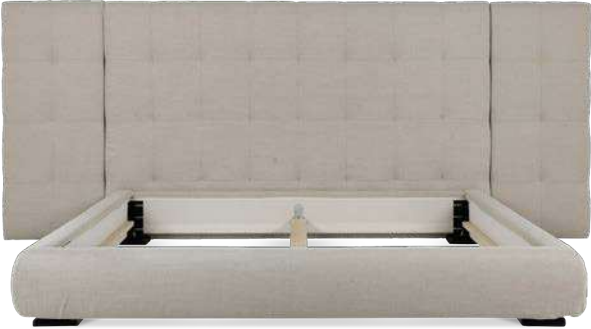

Bed frames

Blanc