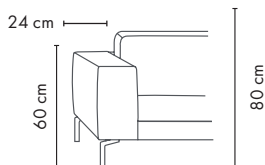

Memphis

** Dimensions without armrests.

3-Seater

W • D • H* 200**x101x80 cm
Seat Height • Seat Depth : 44 x cm
1.24 m³ Weight: 73 kg Legs: 4

2,5-Seater

W • D • H* 180**x101x80 cm
Seat Height • Seat Depth : 44 x cm
1.15 m³ Weight: 69 kg Legs: 4

2-Seater

W • D • H* 150**x101x80 cm
Seat Height • Seat Depth : 44 x cm
1.00 m³ Weight: 63 kg Legs: 4

1,5-Seater

W • D • H* 90**x101x80 cm
Seat Height • Seat Depth : 44 x cm
0.71 m³ Weight: 52 kg Legs: 4

1-Seater

W • D • H* 75**x101x80 cm
Seat Height • Seat Depth : 44 x cm
0.64 m³ Weight: 50 kg Legs: 4

Chl (90)-Seater

W • D • H* 90**x148x80 cm
Seat Height • Seat Depth : 44 x cm
1.03 m³ Weight: 58 kg Legs: 6

Chl (90)-Seater XL

W • D • H* 90**x170x80 cm
Seat Height • Seat Depth : 44 x cm
0.90 m³ Weight: 59 kg Legs: 6

Chl (75)-Seater

W • D • H* 75**x148x80 cm
Seat Height • Seat Depth : 44 x cm
0.92 m³ Weight: 55 kg Legs: 6

Chl (75)-Seater XL

W • D • H* 75**x170x80 cm
Seat Height • Seat Depth : 44 x cm
0.99 m³ Weight: 57 kg Legs: 6

3-Module

W • D • H* 200x101x80 cm
Seat Height • Seat Depth : 44 x cm
1.00 m³ Weight: 51 kg Legs: 4

3-Module L/R

W • D • H* 200**x101x80 cm
Seat Height • Seat Depth : 44 x cm
1.12 m³ Weight: 62 kg Legs: 4

2,5-Module

W • D • H* 180x101x80 cm
Seat Height • Seat Depth : 44 x cm
0.91 m³ Weight: 47 kg Legs: 4

2,5-Module L/R

W • D • H* 180**x101x80 cm
Seat Height • Seat Depth : 44 x cm
1.03 m³ Weight: 58 kg Legs: 4

2-Module

W • D • H* 150x101x80 cm
Seat Height • Seat Depth : 44 x cm
0.76 m³ Weight: 41 kg Legs: 4

2-Module L/R

W • D • H* 150**x101x80 cm
Seat Height • Seat Depth : 44 x cm
0.88 m³ Weight: 52 kg Legs: 4

1,5-Module (90)

W • D • H* 90x101x80 cm
Seat Height • Seat Depth : 44 x cm
0.47 m³ Weight: 30 kg Legs: 4

1,5-Module (90) L/R

W • D • H* 90**x101x80 cm
Seat Height • Seat Depth : 44 x cm
0.59 m³ Weight: 41 kg Legs: 4

1-Module (75)

W • D • H* 75x101x80 cm
Seat Height • Seat Depth : 44 x cm
0.40 m³ Weight: 28 kg Legs: 4

1-Module (75) L/R

W • D • H* 75**x101x80 cm
Seat Height • Seat Depth : 44 x cm
0.52 m³ Weight: 39 kg Legs: 4

Chl (90)-Module

W • D • H* 90x148x80 cm
Seat Height • Seat Depth : 44 x cm
0.69 m³ Weight: 36 kg Legs: 4

Chl (90)-Module L/R

W • D • H* 90**x148x80 cm
Seat Height • Seat Depth : 44 x cm
0.86 m³ Weight: 47 kg Legs: 5

Chl (90)-Module XL

W • D • H* 90x170x80 cm
Seat Height • Seat Depth : 44 x cm
0.78 m³ Weight: 41 kg Legs: 4

Chl (90)-Module XL L/R

W • D • H* 90**x170x80 cm
Seat Height • Seat Depth : 44 x cm
0.95 m³ Weight: 51 kg Legs: 5

Chl (75)-Module

W • D • H* 75x148x80 cm
Seat Height • Seat Depth : 44 x cm
0.58 m³ Weight: 33 kg Legs: 4

Chl (75)-Module L/R

W • D • H* 75**x148x80 cm
Seat Height • Seat Depth : 44 x cm
0.76 m³ Weight: 44 kg Legs: 5

Chl (75)-Module XL

W • D • H* 75x170x80 cm
Seat Height • Seat Depth : 44 x cm
0.66 m³ Weight: 37 kg Legs: 4

Chl (75)-Module XL L/R

W • D • H* 75**x170x80 cm
Seat Height • Seat Depth : 44 x cm
0.83 m³ Weight: 47 kg Legs: 5

Corner-Module Multi L/R

W • D • H* 155**x160**x80 cm
Seat Height • Seat Depth : 44 x cm
1.46 m³ Weight: 62 kg Legs: 5

Corner-Module Maxi

W • D • H* 116x116x80 cm
Seat Height • Seat Depth : 44 x cm
0.68 m³ Weight: 33 kg Legs: 4

Corner-Module (90)

W • D • H* 98x98x80 cm
Seat Height • Seat Depth : 44 x cm
0.50 m³ Weight: 30 kg Legs: 4

Corner-Module (45)