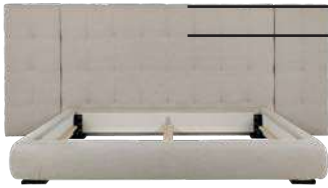

Index Beds

Blanc.

Headboard XH
Std Headboard

Info - Headboard

The headboard and sideboards on Blanc comes in two different heights, 90 cm and XH 130 cm.