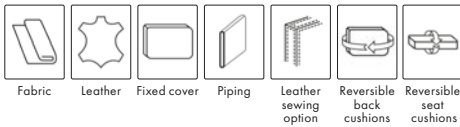

Comfort

Upholstery