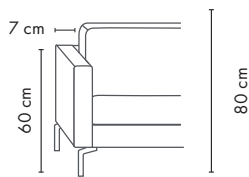

Blues. Day & Night.

Comfort. Day.

Comfort. Night.

Upholstery. Day.

Upholstery. Night.

Carter

Baker

Memphis

** Dimensions without armrests.

3-Seater

W • D • H* 200**x101x80 cm
Seat Height • Seat Depth : 44 x cm
1.24 m³ Weight: 73 kg Legs: 4

2,5-Seater

W • D • H* 180**x101x80 cm
Seat Height • Seat Depth : 44 x cm
1.15 m³ Weight: 69 kg Legs: 4

2-Seater

W • D • H* 150**x101x80 cm
Seat Height • Seat Depth : 44 x cm
1.00 m³ Weight: 63 kg Legs: 4

1,5-Seater

W • D • H* 90**x101x80 cm
Seat Height • Seat Depth : 44 x cm
0.71 m³ Weight: 52 kg Legs: 4

1-Seater

W • D • H* 75**x101x80 cm
Seat Height • Seat Depth : 44 x cm
0.64 m³ Weight: 50 kg Legs: 4

Chl (90)-Seater

W • D • H* 90**x148x80 cm
Seat Height • Seat Depth : 44 x cm
1.03 m³ Weight: 58 kg Legs: 6

Chl (90)-Seater XL

W • D • H* 90**x170x80 cm
Seat Height • Seat Depth : 44 x cm
0.90 m³ Weight: 59 kg Legs: 6

Chl (75)-Seater

W • D • H* 75**x148x80 cm
Seat Height • Seat Depth : 44 x cm
0.92 m³ Weight: 55 kg Legs: 6

Chl (75)-Seater XL

W • D • H* 75**x170x80 cm
Seat Height • Seat Depth : 44 x cm
0.99 m³ Weight: 57 kg Legs: 6

3-Module

W • D • H* 200x101x80 cm
Seat Height • Seat Depth : 44 x cm
1.00 m³ Weight: 51 kg Legs: 4

3-Module L/R

W • D • H* 200**x101x80 cm
Seat Height • Seat Depth : 44 x cm
1.12 m³ Weight: 62 kg Legs: 4

2,5-Module

W • D • H* 180x101x80 cm
Seat Height • Seat Depth : 44 x cm
0.91 m³ Weight: 47 kg Legs: 4

2,5-Module L/R

W • D • H* 180**x101x80 cm
Seat Height • Seat Depth : 44 x cm
1.03 m³ Weight: 58 kg Legs: 4

2-Module

W • D • H* 150x101x80 cm
Seat Height • Seat Depth : 44 x cm
0.76 m³ Weight: 41 kg Legs: 4

2-Module L/R

W • D • H* 150**x101x80 cm
Seat Height • Seat Depth : 44 x cm
0.88 m³ Weight: 52 kg Legs: 4

1,5-Module (90)

W • D • H* 90x101x80 cm
Seat Height • Seat Depth : 44 x cm
0.47 m³ Weight: 30 kg Legs: 4

1,5-Module (90) L/R

W • D • H* 90**x101x80 cm
Seat Height • Seat Depth : 44 x cm
0.59 m³ Weight: 41 kg Legs: 4

1-Module (75)