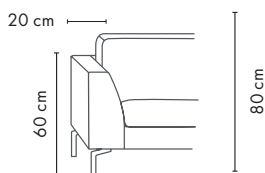

Blues. Day & Night.

Comfort. Day.

Comfort. Night.

Upholstery. Day.

Upholstery. Night.

Carter

Baker

Memphis

** Dimensions without armrests.

3-Seater

W • D • H* 200**x101x80 cm
Seat Height • Seat Depth : 44 x cm
1.24 m³ Weight: 73 kg Legs: 4

2,5-Seater

W • D • H* 180**x101x80 cm
Seat Height • Seat Depth : 44 x cm
1.15 m³ Weight: 69 kg Legs: 4

2-Seater

W • D • H* 150**x101x80 cm
Seat Height • Seat Depth : 44 x cm
1.00 m³ Weight: 63 kg Legs: 4

1,5-Seater

W • D • H* 90**x101x80 cm
Seat Height • Seat Depth : 44 x cm
0.71 m³ Weight: 52 kg Legs: 4

1-Seater

W • D • H* 75**x101x80 cm
Seat Height • Seat Depth : 44 x cm
0.64 m³ Weight: 50 kg Legs: 4

Chl (90)-Seater

W • D • H* 90**x148x80 cm
Seat Height • Seat Depth : 44 x cm
1.03 m³ Weight: 58 kg Legs: 6

Chl (90)-Seater XL

W • D • H* 90**x170x80 cm
Seat Height • Seat Depth : 44 x cm
0.90 m³ Weight: 59 kg Legs: 6

Chl (75)-Seater

W • D • H* 75**x148x80 cm
Seat Height • Seat Depth : 44 x cm
0.92 m³ Weight: 55 kg Legs: 6

Chl (75)-Seater XL

W • D • H* 75**x170x80 cm
Seat Height • Seat Depth : 44 x cm
0.99 m³ Weight: 57 kg Legs: 6

3-Module

W • D • H* 200x101x80 cm
Seat Height • Seat Depth : 44 x cm
1.00 m³ Weight: 51 kg Legs: 4

3-Module L/R

W • D • H* 200**x101x80 cm
Seat Height • Seat Depth : 44 x cm
1.12 m³ Weight: 62 kg Legs: 4

2,5-Module

W • D • H* 180x101x80 cm
Seat Height • Seat Depth : 44 x cm
0.91 m³ Weight: 47 kg Legs: 4

2,5-Module L/R

W • D • H* 180**x101x80 cm
Seat Height • Seat Depth : 44 x cm
1.03 m³ Weight: 58 kg Legs: 4

2-Module

W • D • H* 150x101x80 cm
Seat Height • Seat Depth : 44 x cm
0.76 m³ Weight: 41 kg Legs: 4

2-Module L/R

W • D • H* 150**x101x80 cm
Seat Height • Seat Depth : 44 x cm
0.88 m³ Weight: 52 kg Legs: 4

1,5-Module (90)

W • D • H* 90x101x80 cm
Seat Height • Seat Depth : 44 x cm
0.47 m³ Weight: 30 kg Legs: 4

1,5-Module (90) L/R

W • D • H* 90**x101x80 cm
Seat Height • Seat Depth : 44 x cm
0.59 m³ Weight: 41 kg Legs: 4

1-Module (75)