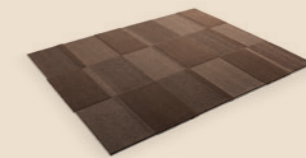

Rolf Benz LIVELLO

Three different yarn structures in individual fields blend together to create a harmonious image. Pure new wool, optionally: