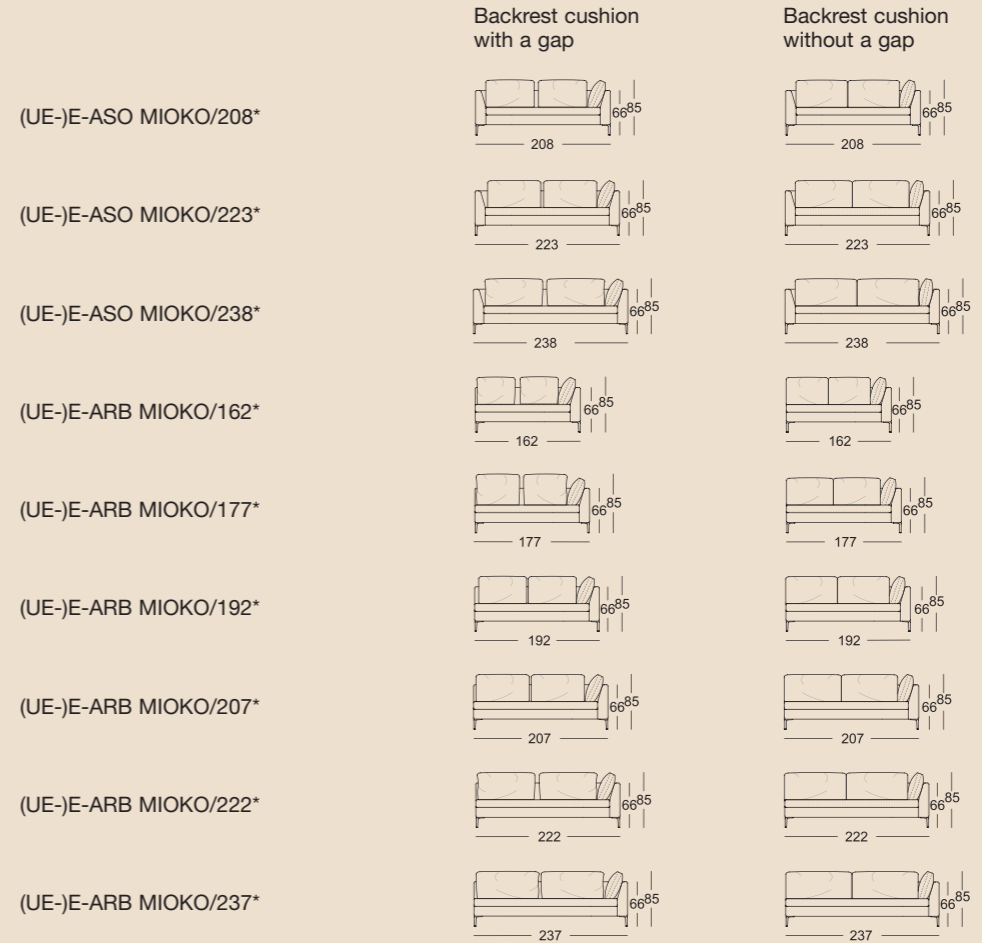

RAL 7044  
Silk grey

Available in 2 seat heights

Lounge

Classic

Upholstered bench element

Modular upholstered bench element

Headrest

Back cushion mat

## Rolf Benz 912

**Coffee table**  
 Dimensions:  
 - 76 x 76 cm or 116 x 76 cm  
 - Height 35 cm

**Rectangular side table**  
 Dimensions:  
 - 76 x 41 cm  
 - Height 43 cm

**Square side table**  
 Dimensions:  
 - 41 x 41 cm  
 - Height 32 or 43 cm