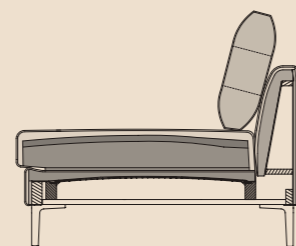

# Technical data.

- Wood inner frame
- Steel shaft spring system
- **Seating comfort „Classic“**  
Seat built up in layers with polyurethane foam and a high-quality cold foam, coordinated in different heights and hardnesses, with a polyester fleece covering.  
 High-quality, casual upholstery that forms waves/leaves indentations that are typical of the material. All measurements are approximate.
- **Seating comfort „Lounge“**  
Seat made of high-quality cold foam, covered with a down-like pad comprising compartments with a filling made of 90 % foam rods and 10 % polyester fibres.  
 A high-quality, especially casual upholstery that forms waves/leaves indentations that are typical of the material - this waviness may even occur in new condition. All measurements are approximate.
- Backrest made of polyurethane foam
- Backrest cover quilted with polyester fleece
- Down-like backrest cushions comprising compartments with a filling made of 80 % foam rods and 20 % polyester fibres
- Seat heights optionally 43 or 46 cm
- Seat depths optionally 53 or 65 cm

## Colours of the legs for Rolf Benz MIOKO and coffee/side table Rolf Benz 912

RAL 9017  
Traffic black

RAL 7022  
Umbra grey

Marone  
metallic

RAL 5004  
Black blue

RAL 7003  
Moss grey

RAL 8002  
Signal brown

RAL 7044  
Silk grey

Available in 2 seat heights

Lounge

Classic

Upholstered bench element

Modular upholstered bench element

Headrest

Back cushion mat