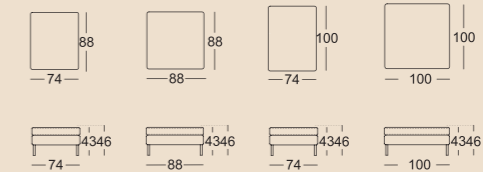

RAL 7044  
Silk grey

Available in 2 seat heights

Lounge

Classic

Upholstered bench element

Modular upholstered bench element

Headrest

Back cushion mat

Square cushion

Rectangular cushion

Side section cushion

All models also available in an extra-deep version (UE).

\*These elements are illustrated in the left-hand version. They are also available mirrored in a right-hand version.