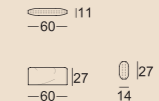

Square cushion

Rectangular cushion

Side section cushion