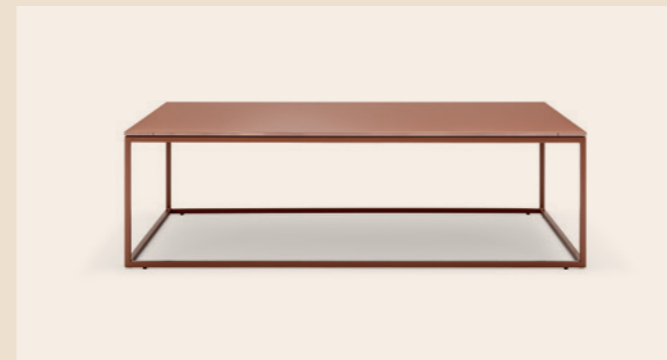

Rolf Benz 912 | 012
Table top and frame: RAL 8020 Signal brown