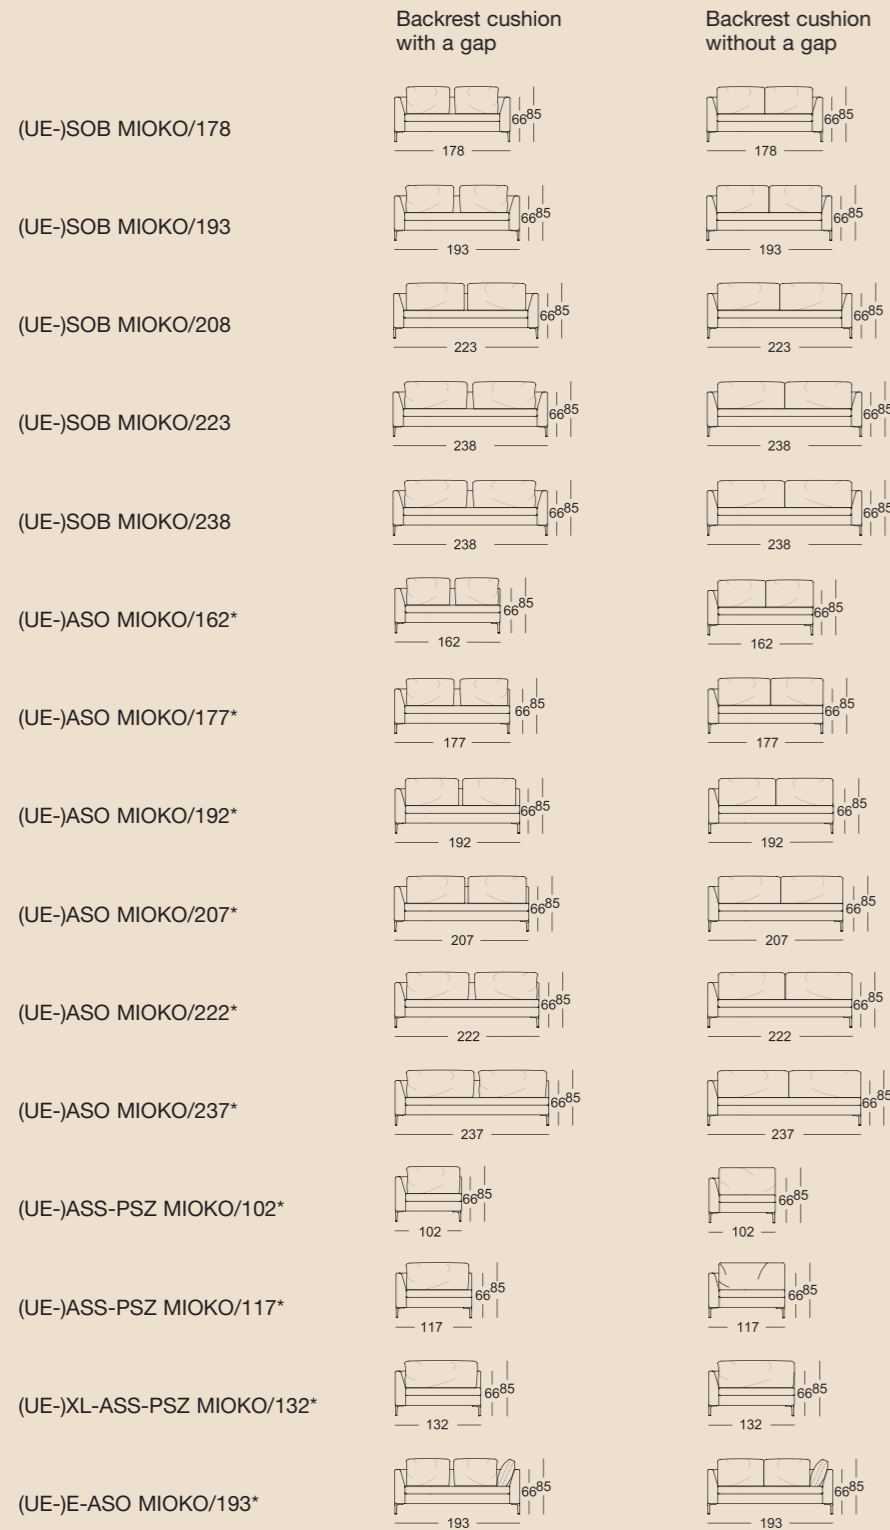

- 2 upholstery comfort versions: Classic and Lounge
- 2 side section heights
- 2 seat heights: 43 or 46 cm
- 2 seat depths: normal depth or extra deep
- Backrest cushions: flush or with gaps
- Coordinating Rolf Benz 912 coffee and side tables with identical colour options
- Made in Germany

# Outstanding in its supporting role.

- Light, variable Rolf Benz 914 coffee and side table coordinates with the Rolf Benz MIOKO sofa range
- Can be combined with many other products from the Rolf Benz collection
- Coffee table: 76 x 76 cm or 116 x 76 cm (height: 35 cm)
- Rectangular side table: 76 x 41 cm (height: 43 cm)
- Square side table: 41 x 41 cm (height: 32 or 43 cm)
- Table top: Optiwhite glass coated underside (RAL 9017 Traffic black, RAL 7022 Umbra grey, Marone metallic, RAL 5004 Black blue, RAL 7003 Moss grey, RAL 8002 Signal brown or RAL 7044 Silk grey)
- Frame: steel (varnished to match the table top)
- Made in Germany

RAL 7044  
Silk grey

Available in 2 seat heights

Lounge

Classic

Upholstered bench element

Modular upholstered bench element

Headrest

Back cushion mat

## Rolf Benz 912

**Coffee table**  
 Dimensions:  
 - 76 x 76 cm or 116 x 76 cm  
 - Height 35 cm

**Rectangular side table**  
 Dimensions:  
 - 76 x 41 cm  
 - Height 43 cm

**Square side table**  
 Dimensions:  
 - 41 x 41 cm  
 - Height 32 or 43 cm