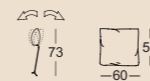

RAL 7044  
Silk grey

Available in 2 seat heights

Lounge

Classic

Upholstered bench element

Modular upholstered bench element

Headrest

Back cushion mat

Square cushion

Rectangular cushion

Side section cushion

All models also available in an extra-deep version (UE).

\*These elements are illustrated in the left-hand version. They are also available mirrored in a right-hand version.