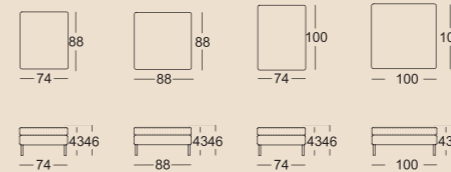

RAL 7044  
Silk grey

Available in 2 seat heights

Lounge

Classic

Upholstered bench element

Modular upholstered bench element

Headrest

Back cushion mat

Square cushion

Rectangular cushion

Side section cushion

All models also available in an extra-deep version (UE).

\*These elements are illustrated in the left-hand version. They are also available mirrored in a right-hand version.