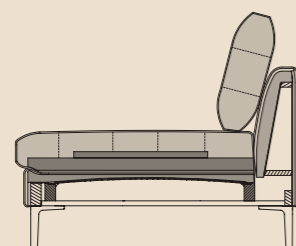

# Technical data.

- Wood inner frame
- Steel shaft spring system
- **Seating comfort „Classic“**  
Seat built up in layers with polyurethane foam and a high-quality cold foam, coordinated in different heights and hardnesses, with a polyester fleece covering.  
 High-quality, casual upholstery that forms waves/leaves indentations that are typical of the material. All measurements are approximate.
- **Seating comfort „Lounge“**  
Seat made of high-quality cold foam, covered with a down-like pad comprising compartments with a filling made of 90 % foam rods and 10 % polyester fibres.  
 A high-quality, especially casual upholstery that forms waves/leaves indentations that are typical of the material - this waviness may even occur in new condition. All measurements are approximate.
- Backrest made of polyurethane foam
- Backrest cover quilted with polyester fleece
- Down-like backrest cushions comprising compartments with a filling made of 80 % foam rods and 20 % polyester fibres
- Seat heights optionally 43 or 46 cm
- Seat depths optionally 53 or 65 cm

## Colours of the legs for Rolf Benz MIOKO and coffee/side table Rolf Benz 912

RAL 9017  
Traffic black

RAL 7022  
Umbra grey

Marone  
metallic

RAL 5004  
Black blue

RAL 7003  
Moss grey

RAL 8002  
Signal brown

RAL 7044  
Silk grey

Available in 2 seat heights

Lounge

Classic

Upholstered bench element

Modular upholstered bench element

Headrest

Back cushion mat