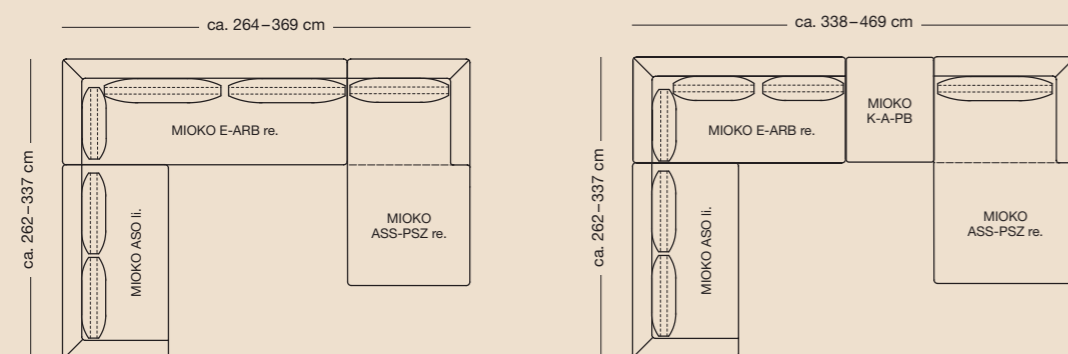

Complementary.

Rolf Benz 912

Coffee table
Dimensions:
- 76 x 76 cm or 116 x 76 cm
- Height 35 cm

Rectangular side table
Dimensions:
- 76 x 41 cm
- Height 43 cm

Square side table
Dimensions:
- 41 x 41 cm
- Height 32 or 43 cm

Table top
Optionally Optiwhite glass coated underside:
- RAL 9017 Traffic black
- RAL 7022 Umbra grey
- Marone metallic
- RAL 5004 Black blue
- RAL 7003 Moss grey
- RAL 8002 Signal brown
- RAL 7044 Silk grey

The table top colour is the same as the frame colour.

Frame
Smooth steel, painted, matt:
- RAL 9017 Traffic black
- RAL 7022 Umbra grey
- Marone metallic
- RAL 5004 Black blue
- RAL 7003 Moss grey
- RAL 8002 Signal brown
- RAL 7044 Silk grey

Rolf Benz KIO

Coffee table
Dimensions:
- Height 26 cm: Ø 100 cm
- Height 30 cm: Ø 60 cm

Table top
Molten glass:
- Parsol glass grey
- Parsol glass bronze

Frame
Steel, fine structure, powder-coated, matt:
- RAL 9017 Traffic black
- Marrone metallic

Rolf Benz LIVELLO

Three different yarn structures in individual fields blend together to create a harmonious image. Pure new wool, optionally:

Colour 501: Grey

Colour 502: Cappuccino

Colour 503: Sand

All technical information in this brochure is based on the period prior to printing; this information may have changed subsequently. The colours may vary for technical reasons during printing. Please refer to the samples that are available.