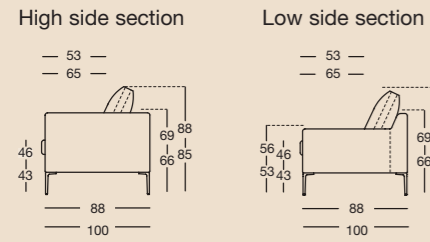

RAL 7044  
Silk grey

Available in 2 seat heights

Lounge

Classic

Upholstered bench element

Modular upholstered bench element

Headrest

Back cushion mat

Square cushion

Rectangular cushion

Side section cushion

All models also available in an extra-deep version (UE).

\*These elements are illustrated in the left-hand version. They are also available mirrored in a right-hand version.