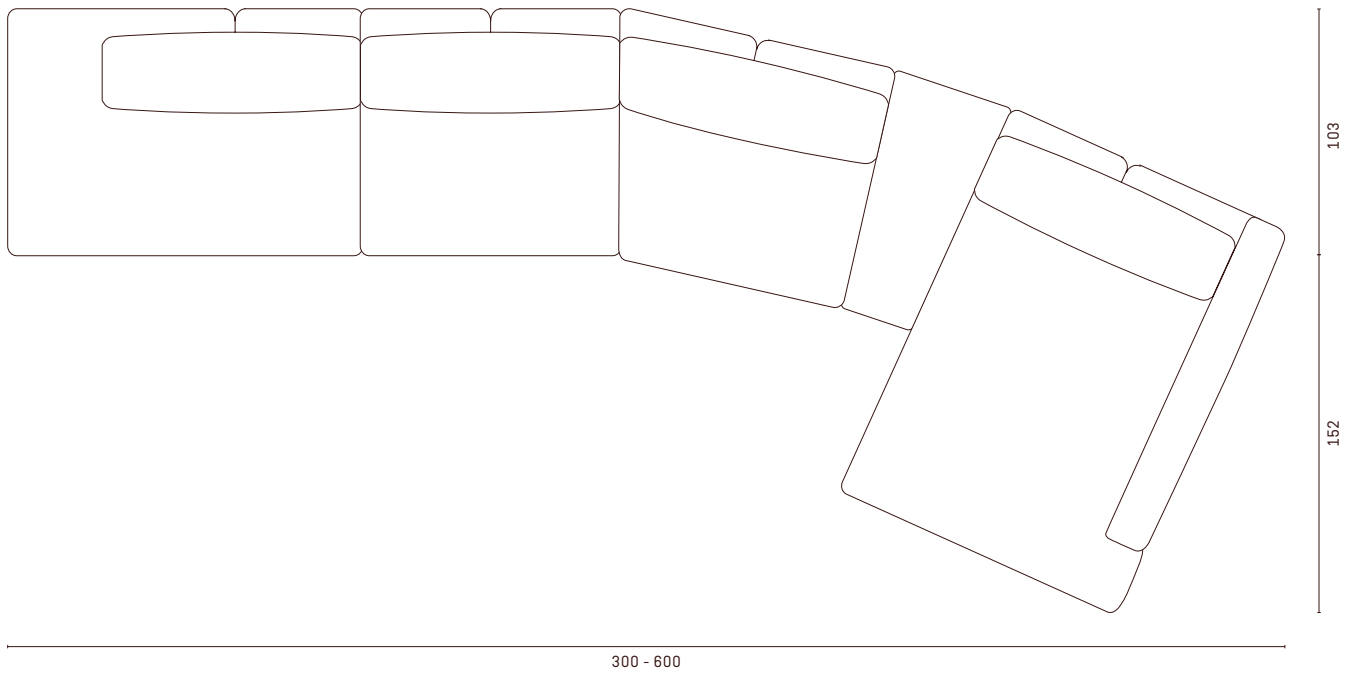

Fabric: Camino Chocolat
A variety of color options
are available. See page 69
for more details.

^{en} Louise – Combine to your liking: open end, angled
elements, long chair, table element.

We customize your sofa according to your wishes.
Discover the full range of Louise on page 77.

^{de} Louise – Kombinieren Sie nach Belieben: offener
Abschluss, angeschrägte Elemente, Longchair,
Ablagemöglichkeiten.

Wir passen Ihr Sofa individuell an Ihre Wünsche an.
Entdecken Sie alle Varianten von Louise im Typenplan
auf Seite 77.