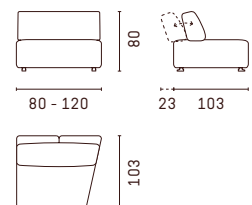

Units without armrest