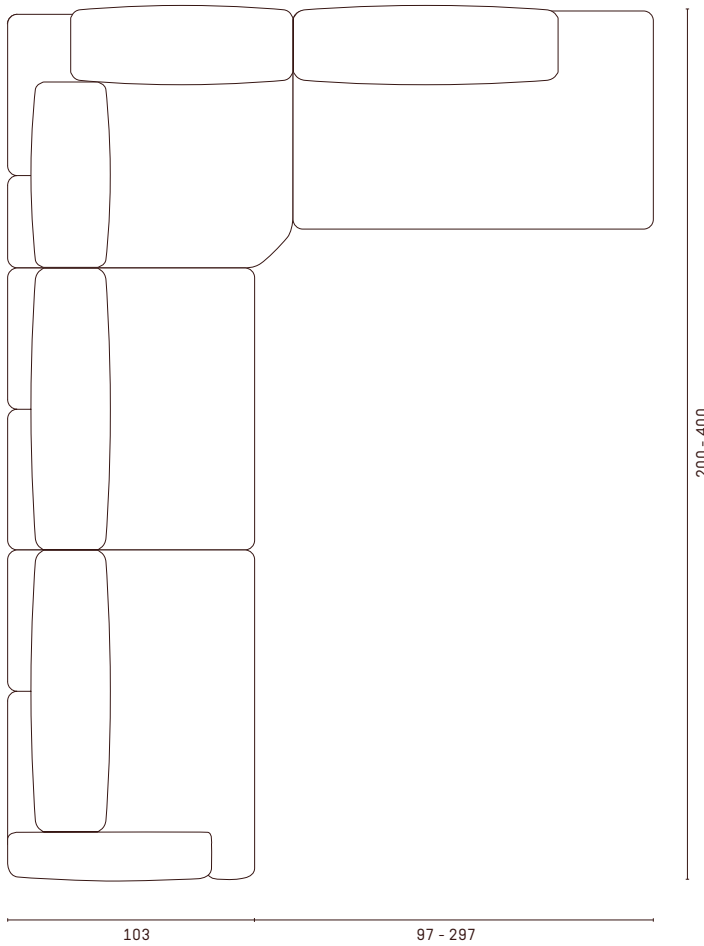

Fabric: Amiri Offwhite
A variety of color options
are available. See page 69
for more details.

^{en} Whether as a spacious corner sofa or compact
couch, Louise offers many design possibilities.

We customize your sofa according to your wishes.
Discover the full range of Louise on page 77.

^{de} Ob als großzügige Ecke oder kompaktes Sofa,
Louise bietet vielfältige Gestaltungsmöglichkeiten.

Wir passen Ihr Sofa individuell an Ihre Wünsche an.
Entdecken Sie alle Varianten von Louise im Typenplan
auf Seite 77.