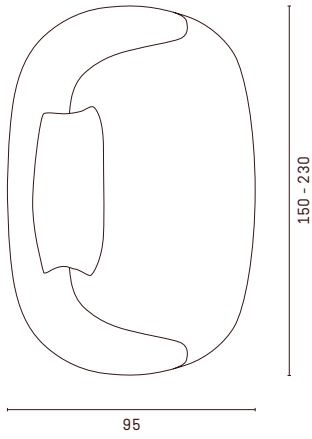

Fabric: Viva Naturel
A variety of color options
are available. See page 69
for more details.