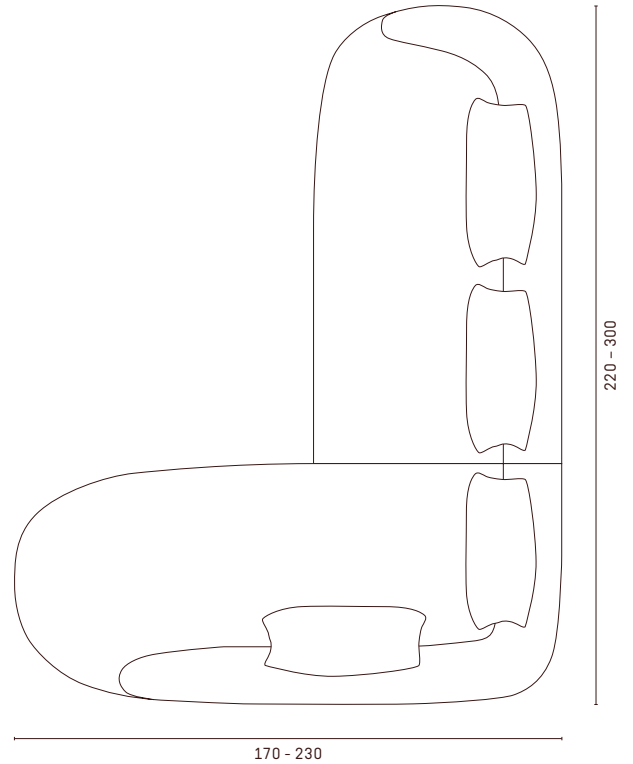

Fabric: Viva Cognac

A variety of color options are available. See page 69 for more details.

^{en} Astoria is presented here in the variant of a corner sofa with an open end on the right.

We customize your sofa according to your wishes. Discover the full range of Astoria on page 76.

^{de} Astoria präsentiert sich hier in der Variante eines Ecksofas mit offenem Abschluss rechts.

Wir passen Ihr Sofa individuell an Ihre Wünsche an. Entdecken Sie alle Varianten von Astoria im Typenplan auf Seite 76.