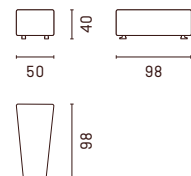

Sidetables