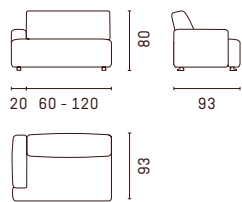

Units with armrest