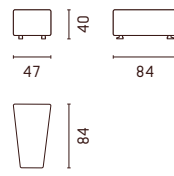

Sidetables