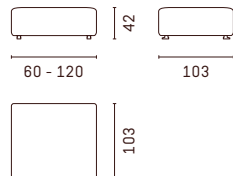

Louise

Poufs