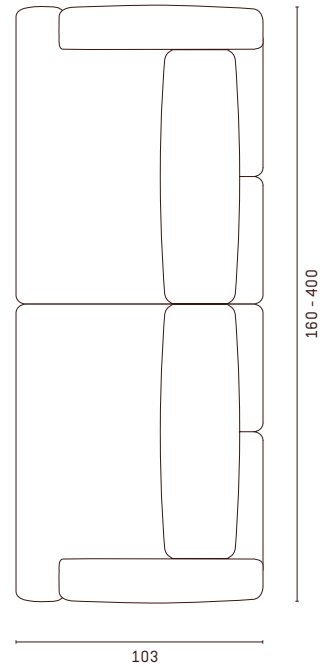

Fabric: Amiri Offwhite
A variety of color options
are available. See page 69
for more details.

^{en} Whether as a spacious corner sofa or compact
couch, Louise offers many design possibilities.

We customize your sofa according to your wishes.
Discover the full range of Louise on page 77.

^{de} Ob als großzügige Ecke oder kompaktes Sofa,
Louise bietet vielfältige Gestaltungsmöglichkeiten.

Wir passen Ihr Sofa individuell an Ihre Wünsche an.
Entdecken Sie alle Varianten von Louise im Typenplan
auf Seite 77.