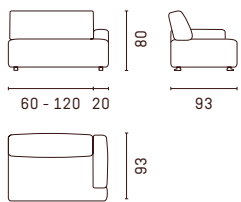

Units with armrest