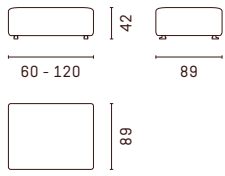

Louise

Poufs